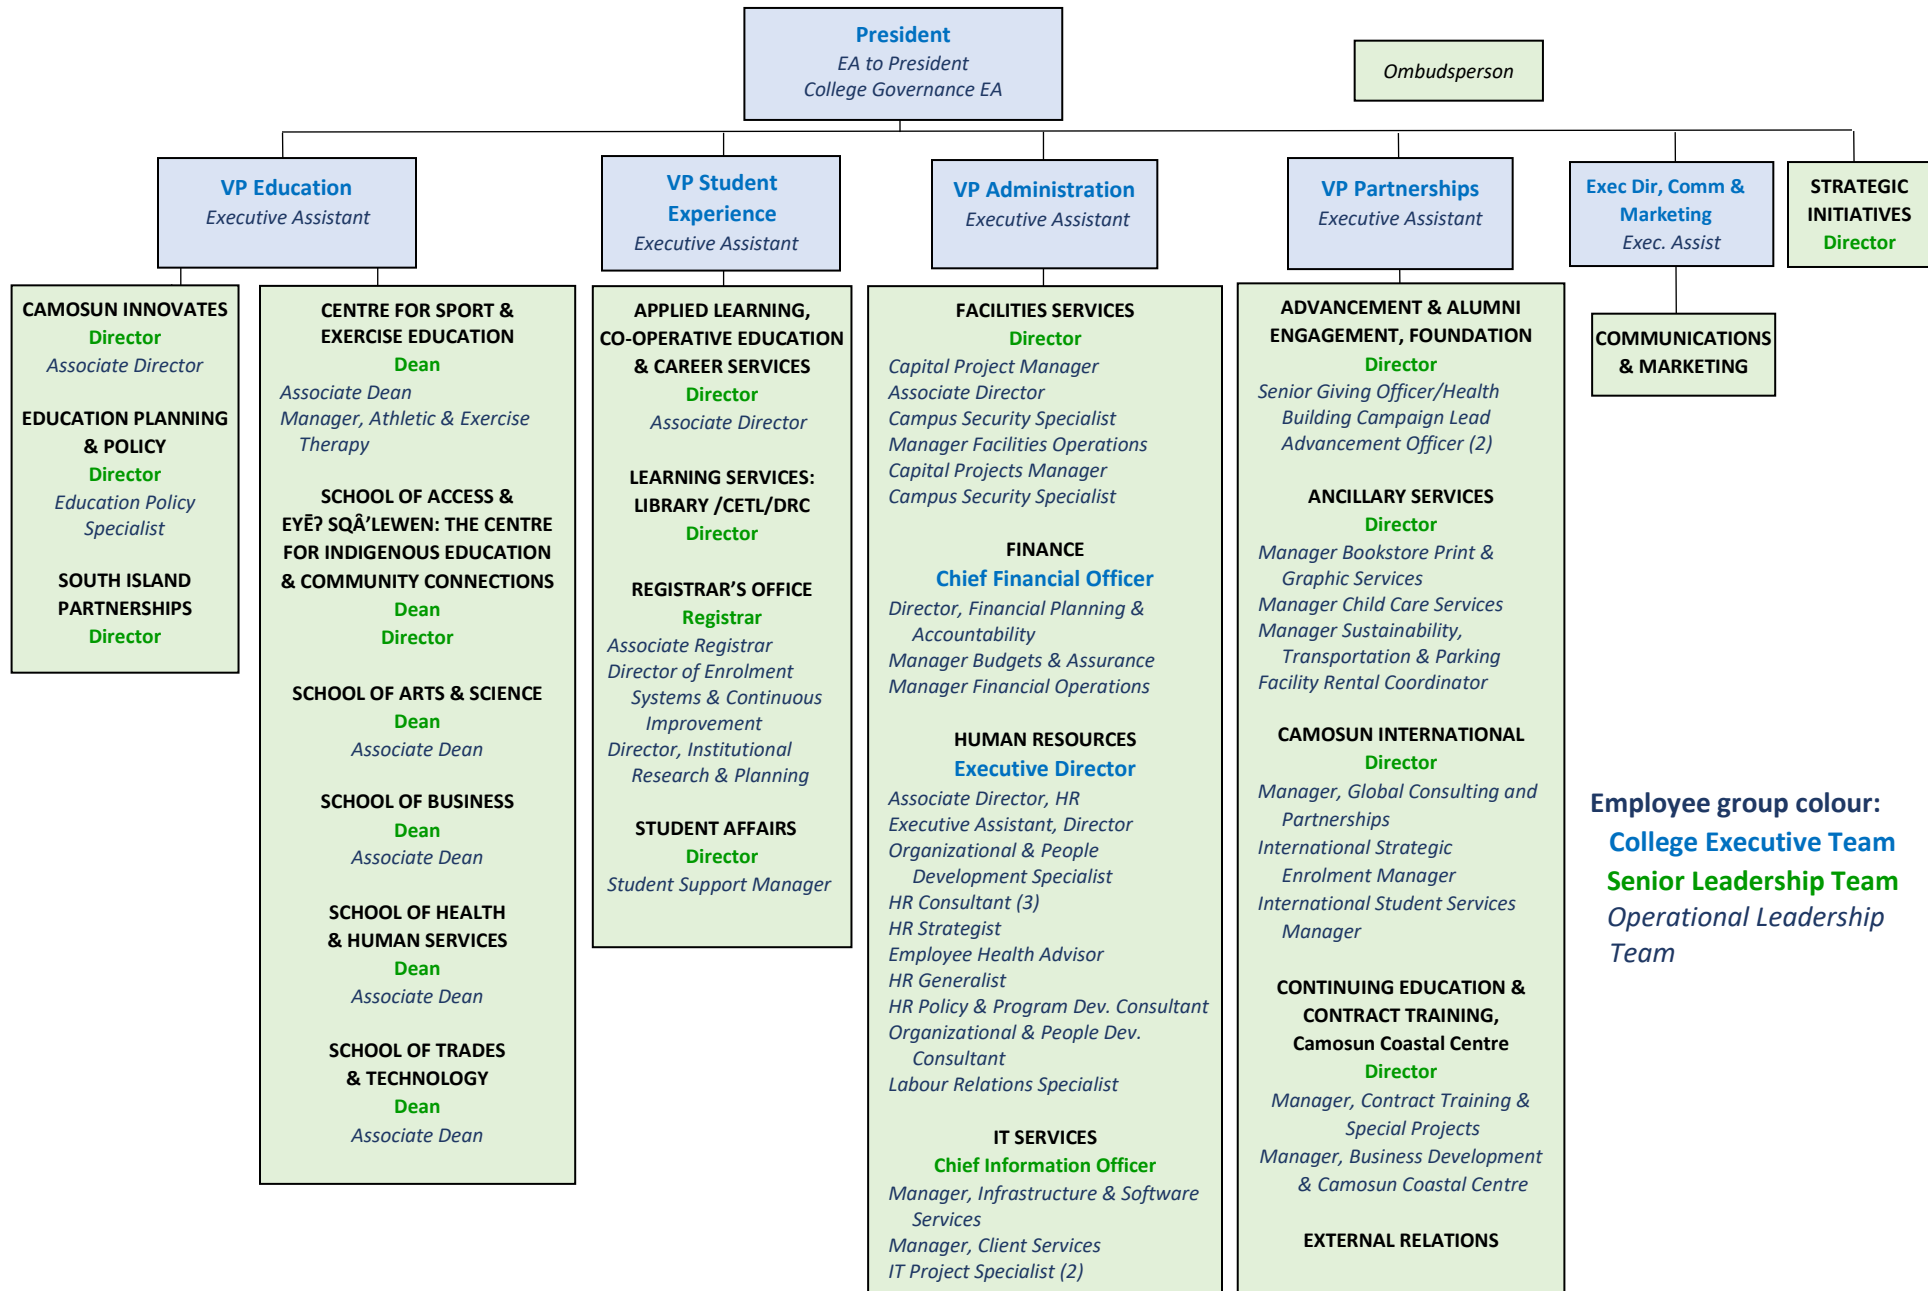

OPERATIONAL LEADERSHIP TEAM

Employee group colour:
College Executive Team
Senior Leadership Team
Operational Leadership Team